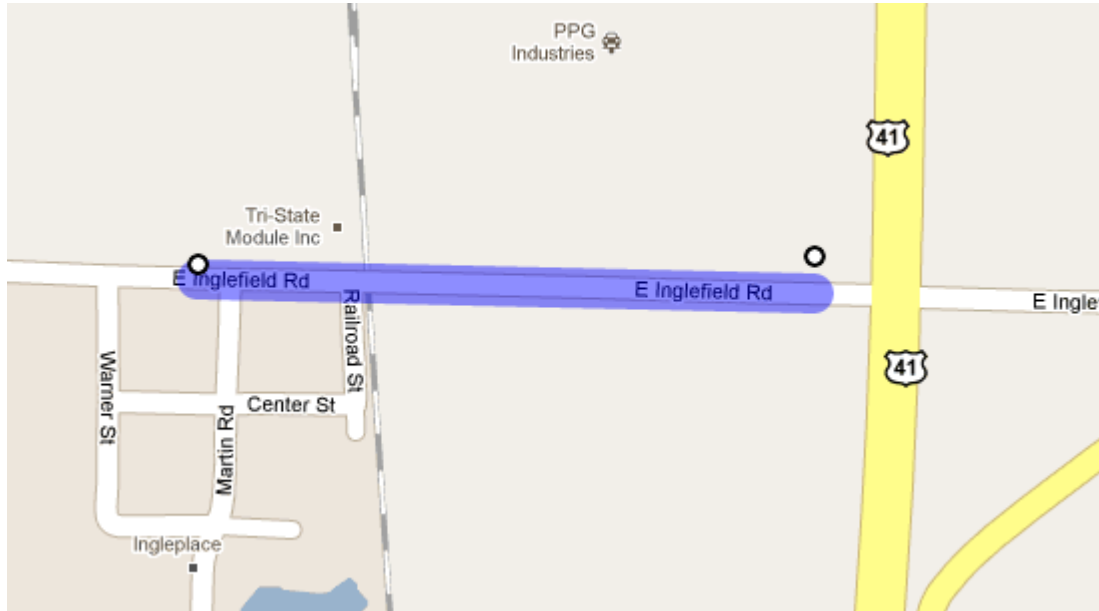

Fan Station 5 -24F

Driving directions:

- Turn left (west) onto Inglefield Rd. from 41
- Follow Inglefield for approximately .35 miles
- Fan Station is located at intersection of Inglefield Rd. and Martin Rd.